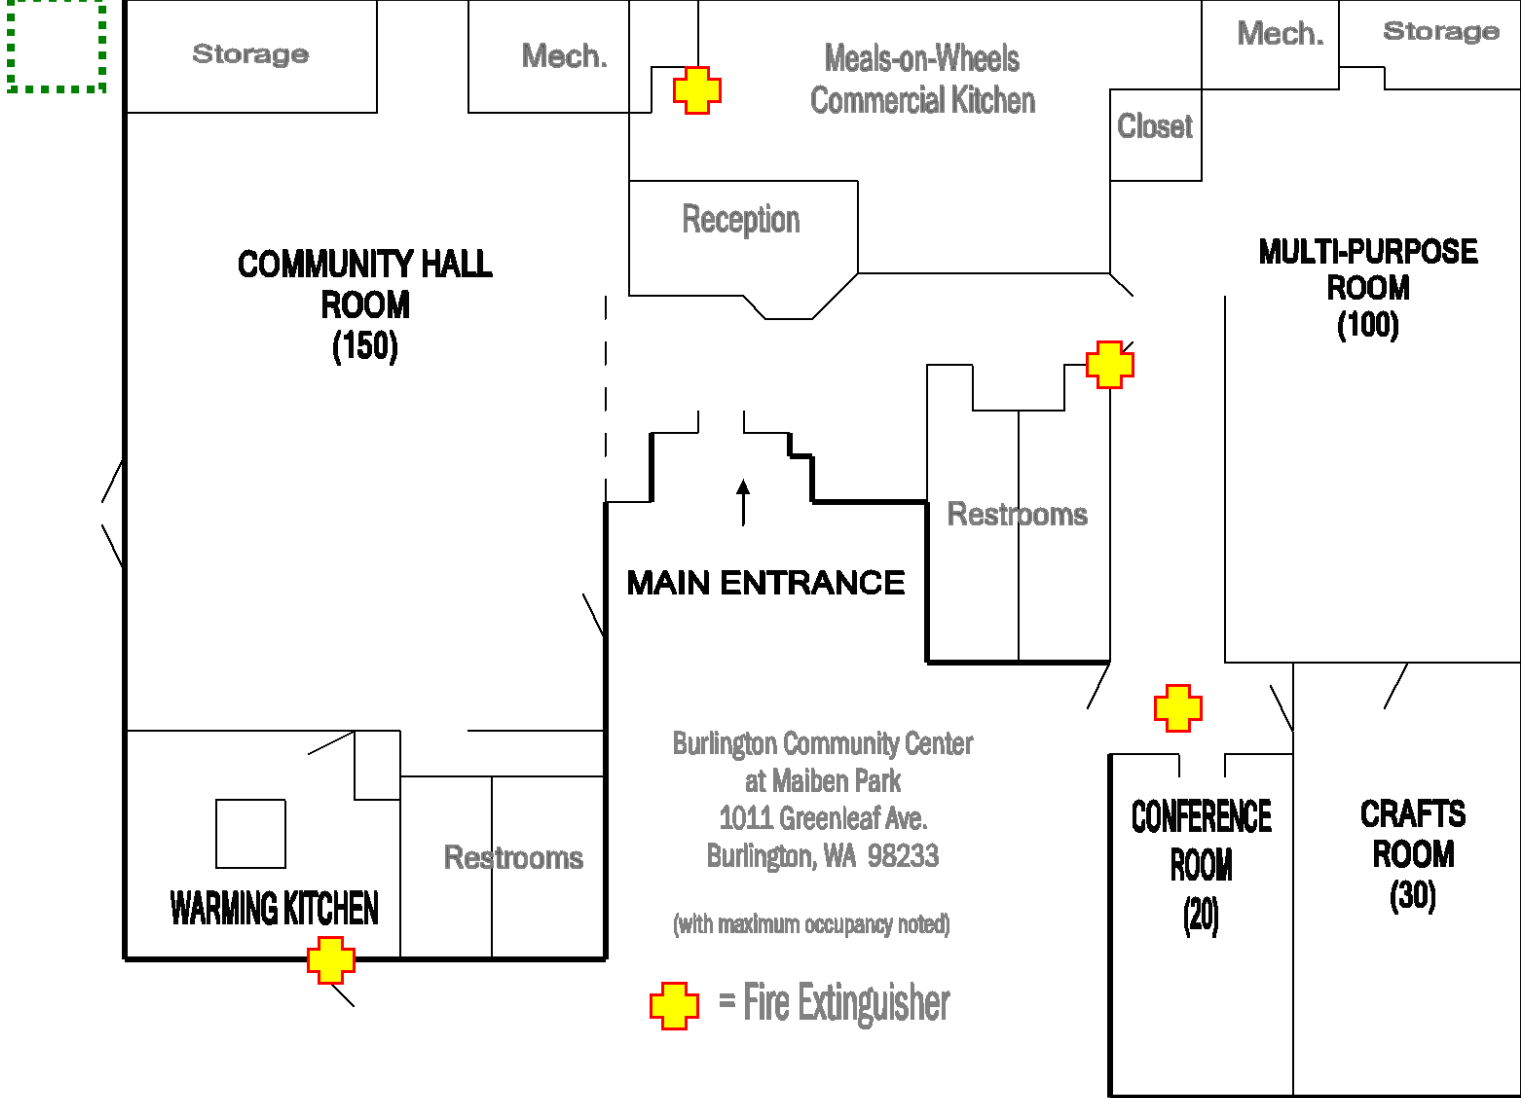

Dumpster

GREENLEAF AVENUE